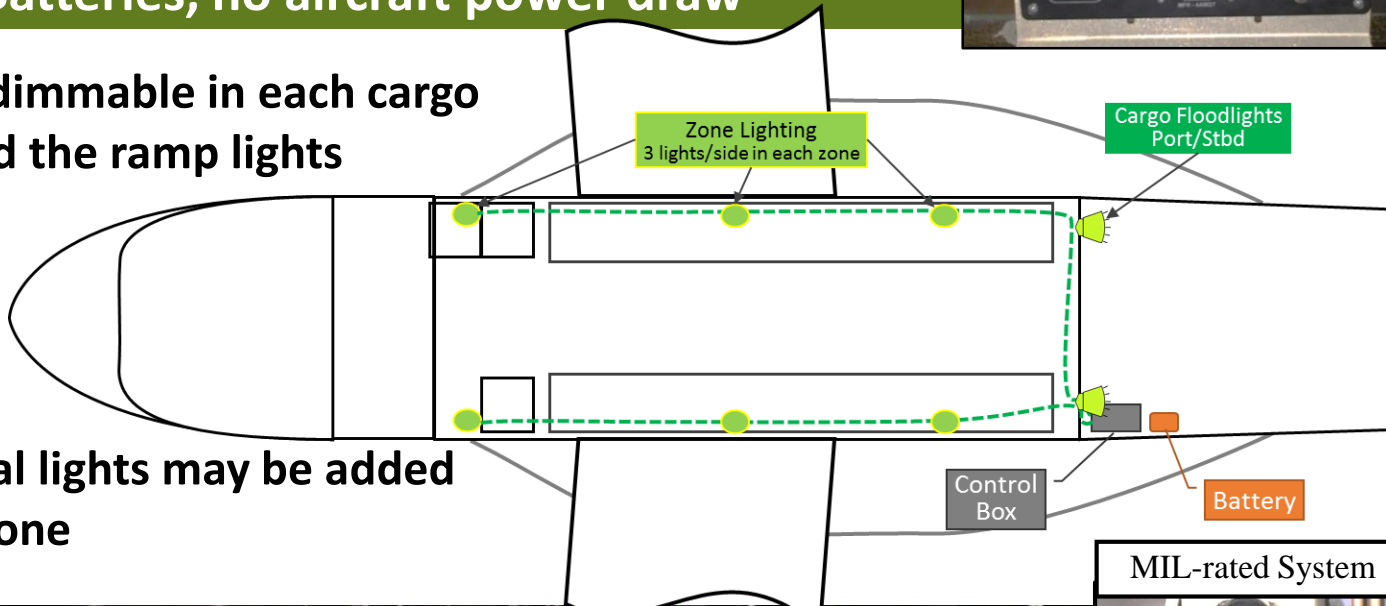

# Expeditionary Lighting System Kit For CV-22 – applicable to other aircraft

Part # VLK-09-01-M0000-01

- NVIS/IR/White light selection
- Separately dimmable cargo and ramp lights
- MIL rated system - LEDs w/ flex mounts
- MIL Batteries, no aircraft power draw

Lighting dimmable in each cargo zones and the ramp lights

Additional lights may be added to each zone

- Carry-on/carry-off capability lighting kit
- Compatible with Night Vision & IR imaging systems
- Battery powered with 5-8 hrs at full brightness
- Installation 4-5 work hours using only hand tools
- Fully adjustable swivel mounted lights